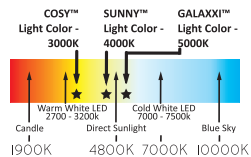

[SOLARLIFE™ G-5]